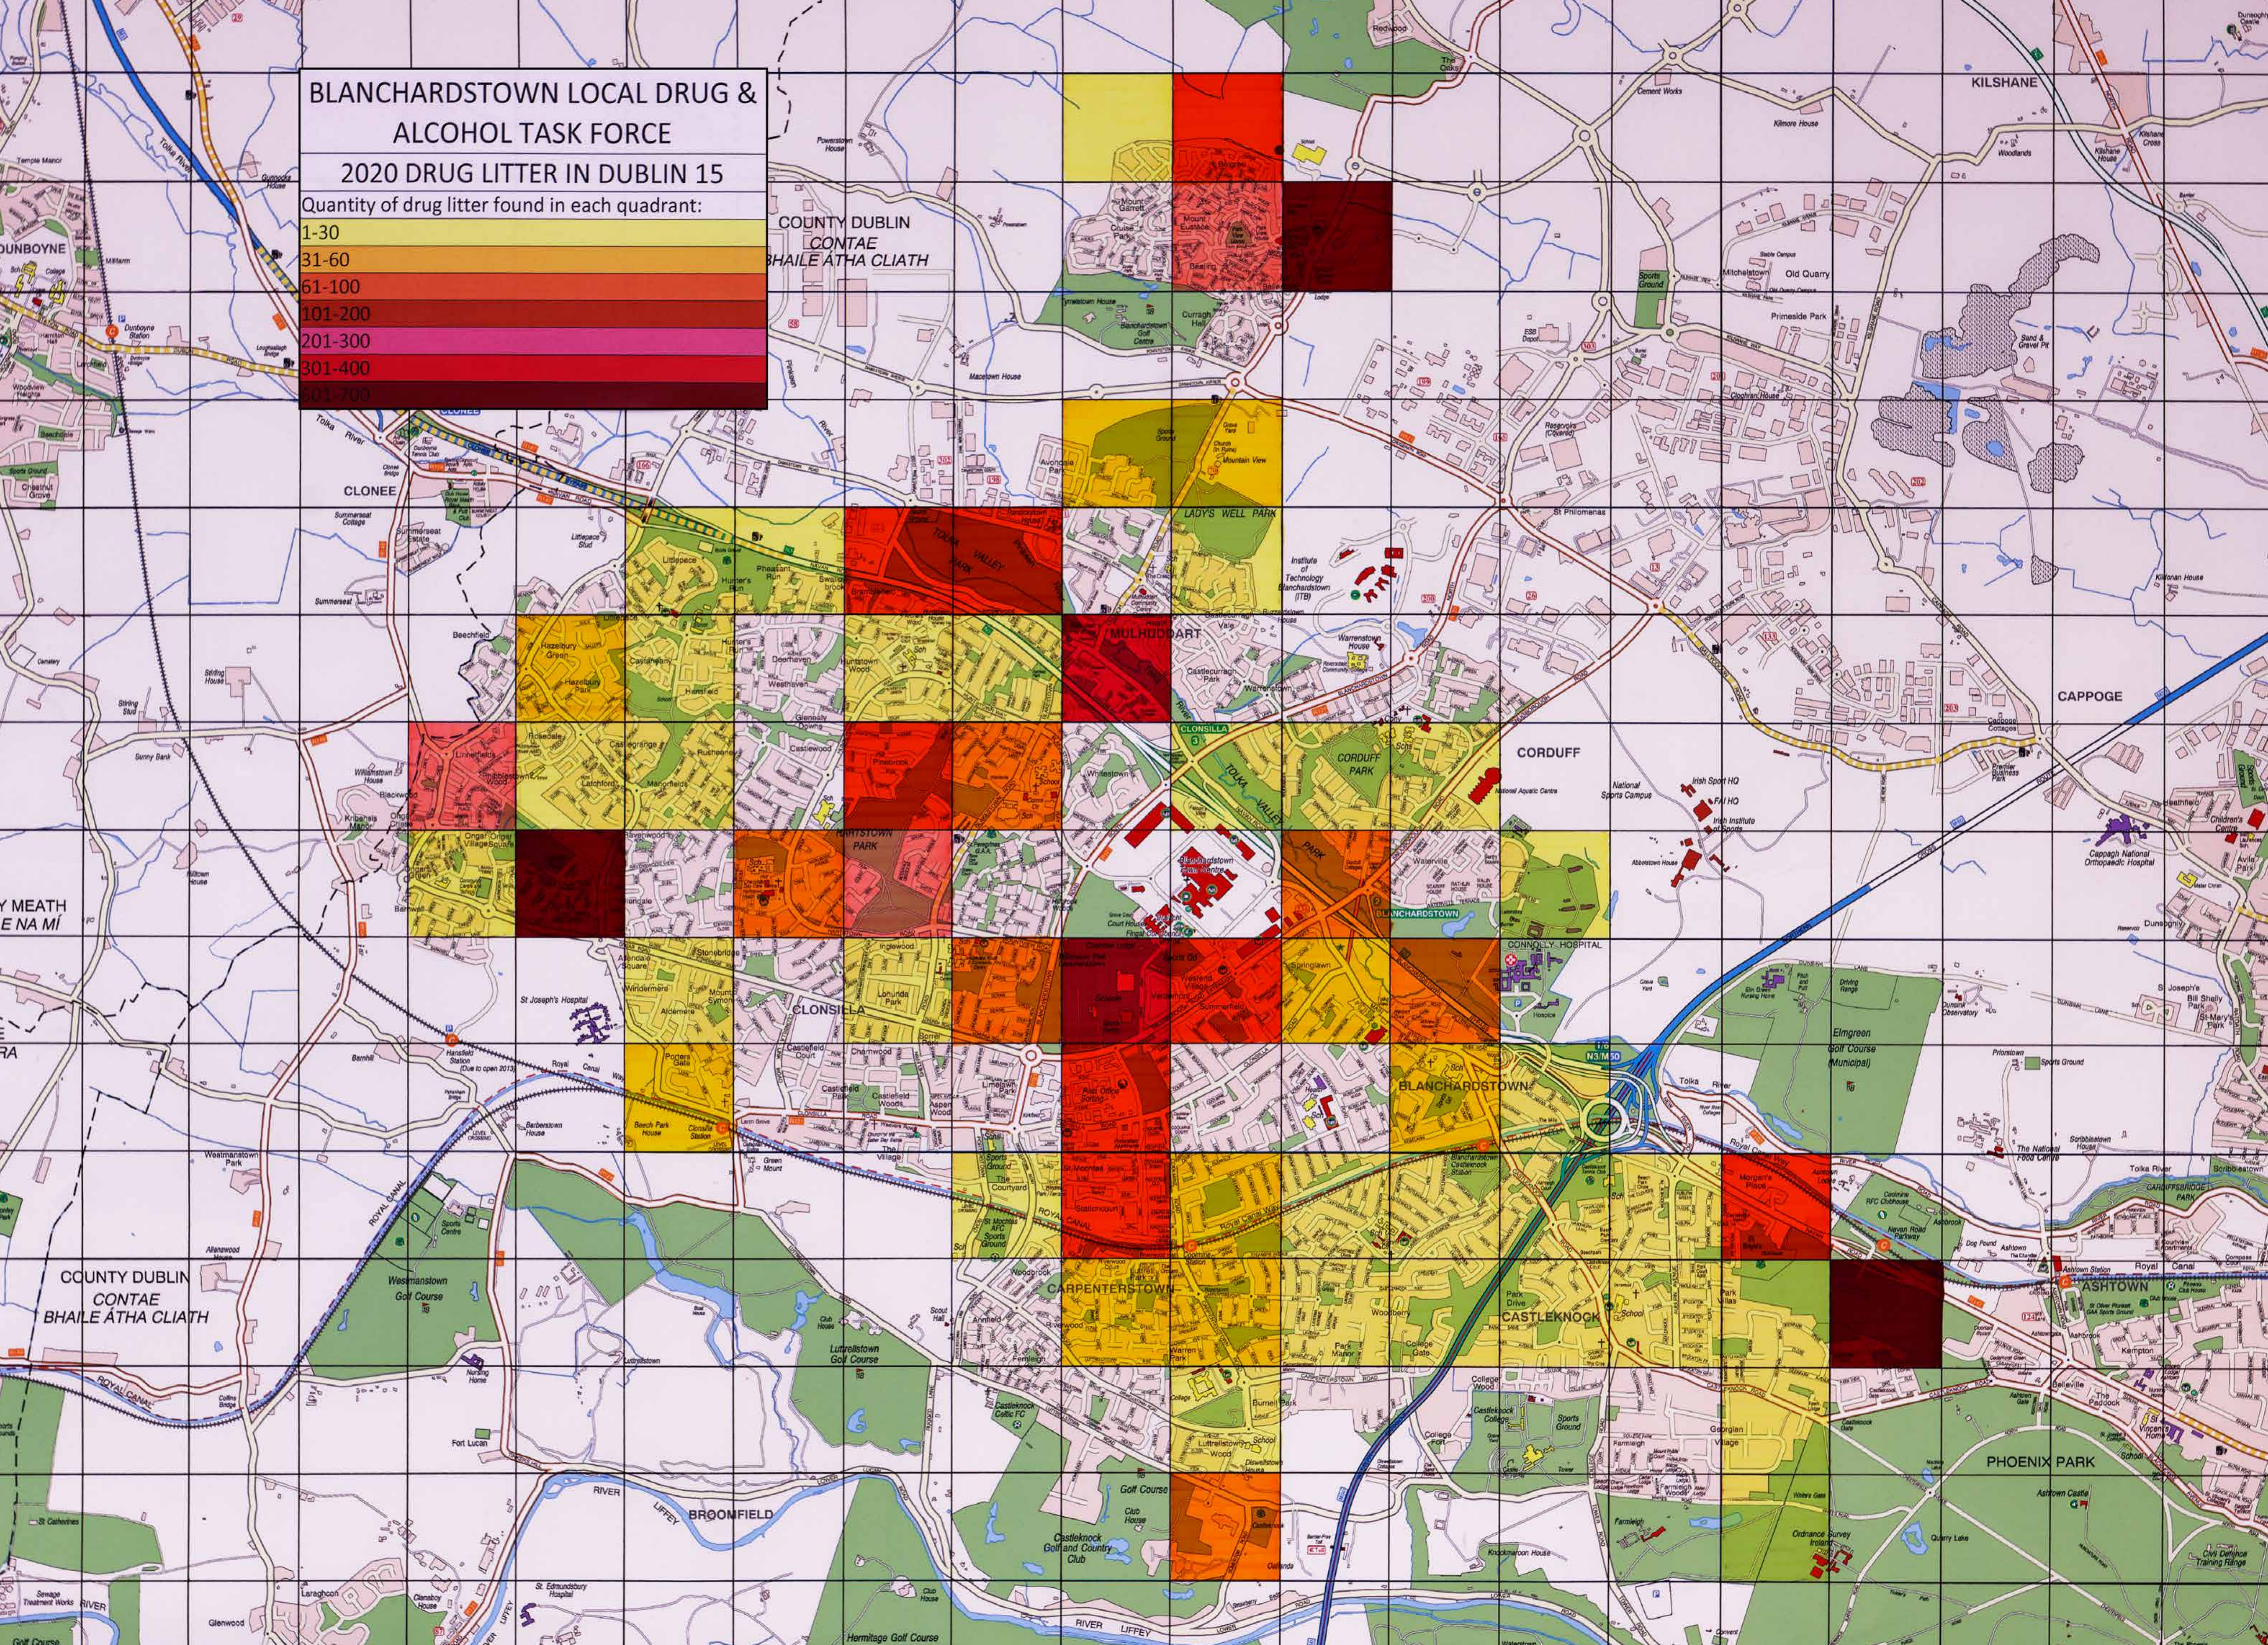

# BLANCHARDSTOWN LOCAL DRUG & ALCOHOL TASK FORCE

## 2020 DRUG LITTER IN DUBLIN 15

Quantity of drug litter found in each quadrant:

- 1-30
- 31-60
- 61-100
- 101-200
- 201-300
- 301-400
- 401-700

COUNTY DUBLIN  
CONTAE BHAILE ÁTHA CLIATH

COUNTY DUBLIN  
CONTAE BHAILE ÁTHA CLIATH

KILSHANE

CLONEE

LADYS WELL PARK

MULHUEDDART

CORDUFF

CAPPOGE

CLONSILLA

BLANCHARDSTOWN

QUARRY LAKE